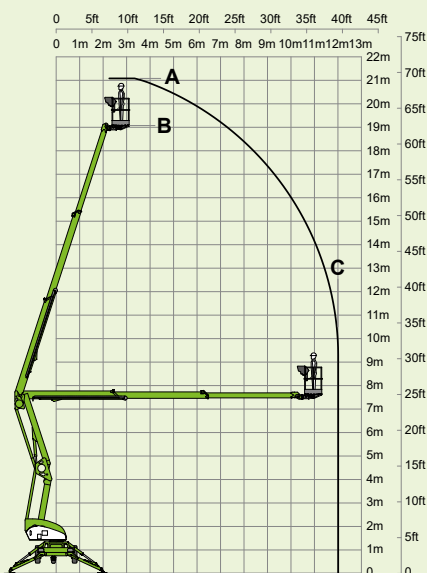

# 210

(A) 21m  
69ft

(B) 19m  
62ft 6in

(C) 12m  
39ft 6in

225kg  
500lbs

1.4m x 0.7m  
4ft 7in x 2ft 4in

100°

(D) 2.27m  
7ft 5in

(F) 1.8m  
5ft 11in

(G) 4.3m  
14ft 1in

(J) 6.95m  
22ft 10in

3495kg  
7700lbs

17%  
9.5°

**niftylift**

Chalkdell Drive, Shenley Wood,  
Milton Keynes, MK5 6GF  
England, United Kingdom  
+44 1908 223456  
sales@niftylift.com  
www.niftylift.com