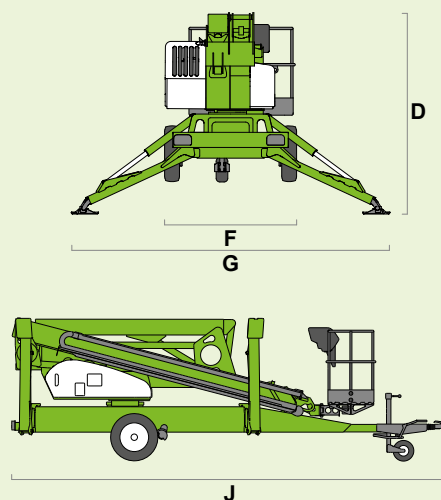

# 210

(A) 21m  
69ft

(B) 19m  
62ft 6in

(C) 12m  
39ft 6in

225kg  
500lbs

1.4m x 0.7m  
4ft 7in x 2ft 4in

100°

(D) 2.27m  
7ft 5in

(F) 1.8m  
5ft 11in

(G) 4.3m  
14ft 1in

(J) 6.95m  
22ft 10in

3495kg  
7700lbs

17%  
9.5°

**niftylift**

Chalkdell Drive, Shenley Wood,  
Milton Keynes, MK5 6GF  
England, United Kingdom  
+44 1908 223456  
sales@niftylift.com  
www.niftylift.com